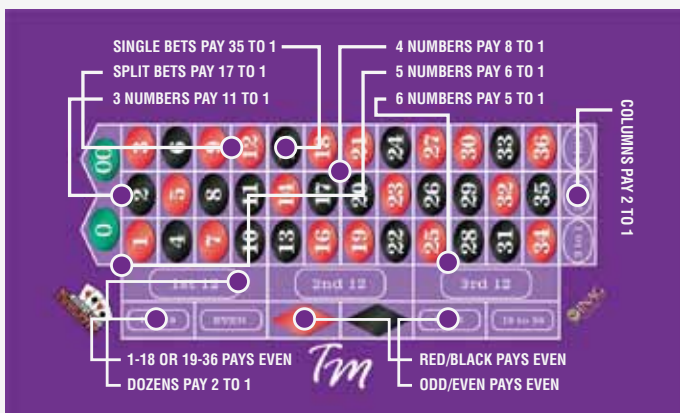

**Mystery Card Roulette** is an exciting innovation to the game of Roulette. The rules are the same but instead of a traditional Roulette wheel, Table Mountain Casino is introducing the "Mystery Card" version of this world renowned game. Specially made cards numbered 1 thru 36, 0, and 00, are randomly inserted into one of 38 slots on a rotating apparatus. The dealer spins and where it stops, the card is revealed and the winning number is announced ----- what could be easier!!

Wagering on this game is simple with two kinds of bets, "Outside" and "Inside".

**Outside Bets that pay Even Money are:** Black or Red, Odd or Even, and Numbers 1-to-18 or 19-to-36.

**Outside Bets that pay 2-to-1:** Columns of 12 numbers or Sections of 12 numbers (Dozens).

**Inside Bets:** Bets made in the interior area of the layout on a specific number or group of numbers and paid at different odds based on the amount of numbers being wagered.

- |                           |               |
|---------------------------|---------------|
| 1 Number bet pays 35-to-1 | (Straight Up) |
| 2 Number bet pays 17-to-1 | (Split)       |
| 3 Number bet pays 11-to-1 | (Street)      |
| 4 Number bet pays 8-to-1  | (Corner)      |
| 5 Number bet pays 6-to-1  | (Top Line)    |
| 6 Number bet pays 5-to-1  | (Alley)       |

So come and let our friendly dealers introduce you to the latest addition to our Table Games department and join the fun and excitement of **MYSTERY CARD ROULETTE!!!**