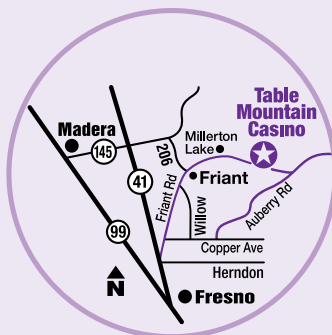

Wednesday - Friday

Buy-in 3:00pm-7:30pm

Early Birds: 6:20pm

Program Follows

NOW ACCEPTING

Take HWY 41 North to Friant Road.
 Go North, 5 minutes East of Millerton Lake.

Take Herndon to Willow.
 Turn right on Copper Ave.
 Turn left on Auberry Road.
 Turn left on Millerton Road.