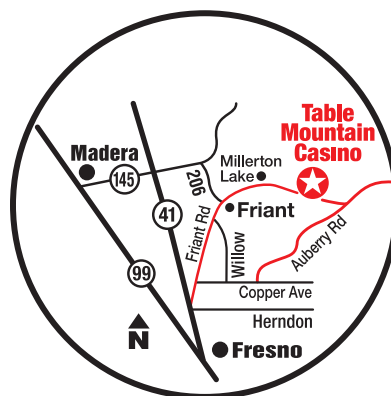

End-of-the-Month 15 At \$1199

\$49 buys 10 Packs
 \$74 - 20 Packs
 \$94 - 30 Packs
 \$3 each additional

Take HWY 41 North to Friant Road. Go North, 5 minutes East of Millerton Lake.

Take Herndon to Willow. Turn right on Copper Ave. Turn left on Auberry Rd. Turn left on Millerton Rd.

LOCATION	PICK UP	DEPART
Merced	3:00pm	10:30pm
(Between Mervyn's and Fire Station)		
Chowchilla	3:30pm	10:30pm
(McDonalds off of Robertson Blvd.)		
Madera	3:45pm	10:30pm
(Wal-Mart, Cleveland Ave.)		

Reservations provided by Best Tours. Please call 559-237-2168 to make reservations. Monday through Friday, 9am - 4pm.